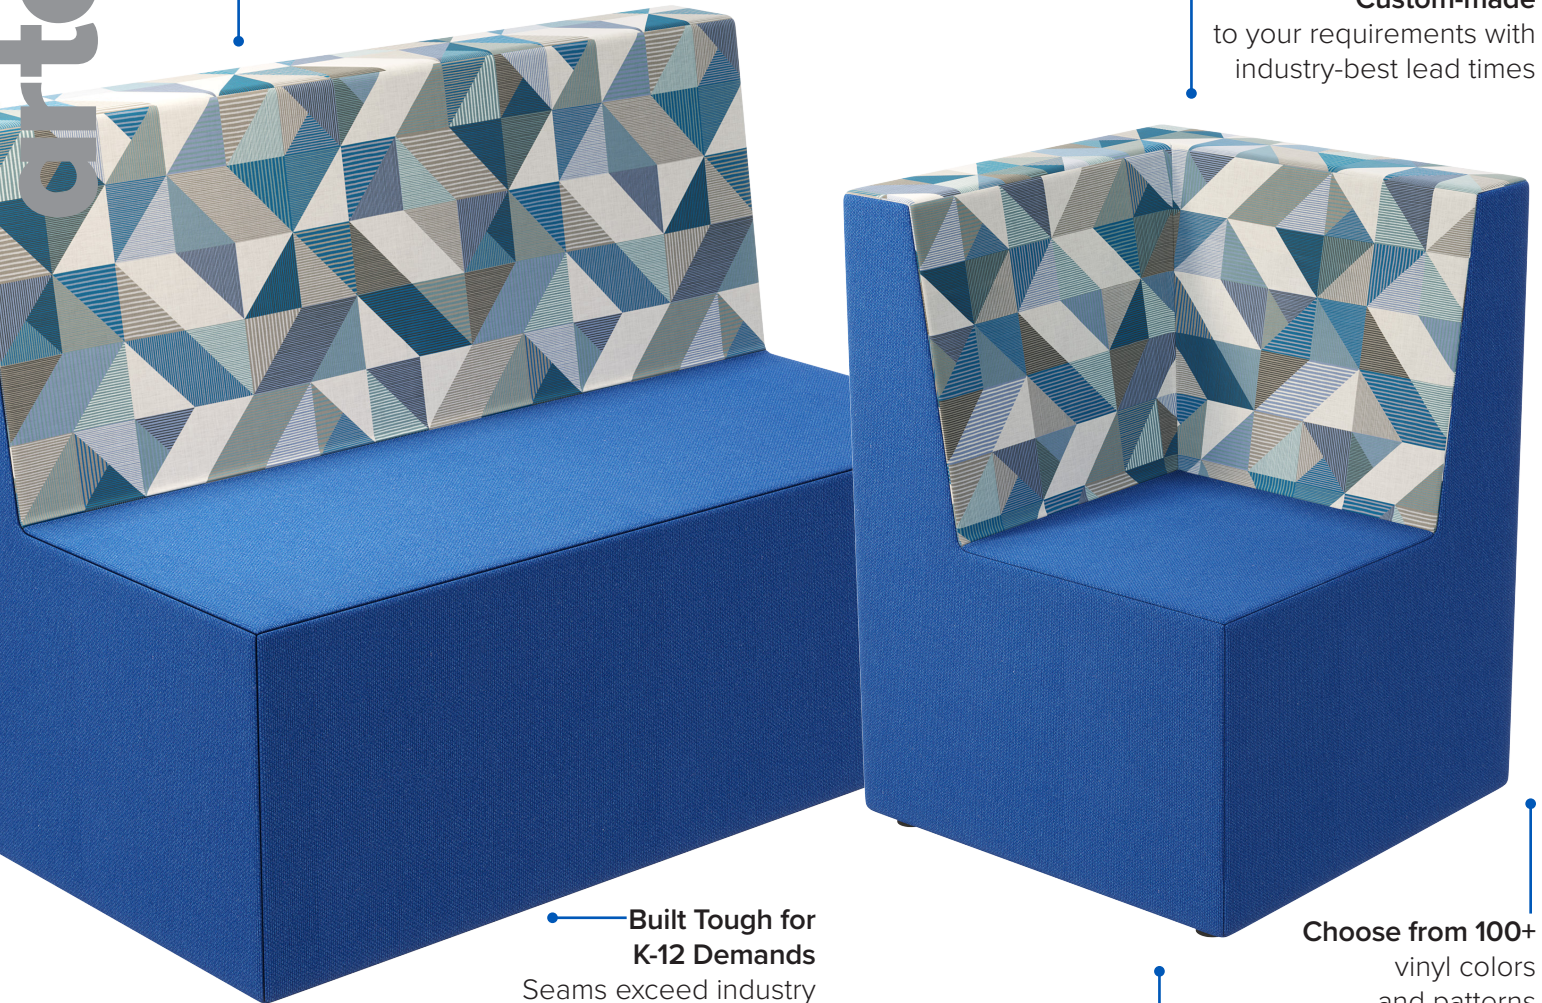

LINEAR LOUNGE SOFT SEATING

ADAPTABLE SOLUTIONS
FOR LEARNING WITHOUT
BOUNDARIES

NESTED LOUNGE SEATING | LINEAR

This collection of seating and tables is thoughtfully designed to work together to create collaborative spaces for small groups or nooks for individual work.

SEATING

Configurable seating options from 24" - 60" wide can be mixed and matched to create learning zones.

OTTOMANS

Matching ottomans in square and wedge shapes help connect the pieces in corners or create interesting shapes.

WORK SURFACES

Add a laminate-clad work surface to any ottoman.

SOFAS

All-vinyl Ottomans available in dual-tone

Industry-leading all-steel structure on solid wood base

Custom-made to your requirements with industry-best lead times